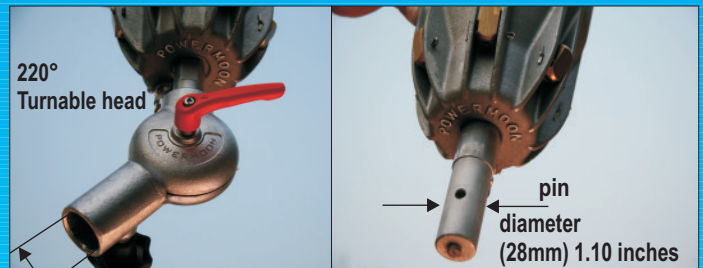

POWERMOON[®] - Profi 1

230 volt systems

1000 W Metal halide lamp / Vapour lamps

RWE Power,
Testdrilling with Powermoon illumination

- bestseller - more than 7000 pcs. sold worldwide
- easy to carry
set up and ready to use in one minute
- glarefree + shadowreduced
- solid & robust
- approx. 50 000 square feet of illuminated area
(for specific data use light distribution diagram on back side)

Datasheet 1000 W metal halide lamp

Technical data

- Power: 1000 W
- Voltage: 230 V / 50Hz
- Current: ca. 7 A
- Light source: E40 Socket
- Metal halide lamp: HQI, HMI, Na-Vapour
- Electrical protection class: IP 54
IP 54 = Use during heavy permanent rain possible
- Cord length: -from Powermoon to ballast: (7m)23 feet
+ -from ballast to socket: (3m) 10 feet
- Weight of balloon: (8 kg) 18 lbs
- Weight of magnetic ballast: (12 kg) 26 lbs
- Packing dimensions: height: (1470mm) 58 inches
diameter: (200mm) 8 inches
- Recommendation for mobile powergenerator
Inverter systems: min. 1,7 kVA
Simple standard generators: min. 2,8 kVA

POWERMOON case

Case A: + 11 lbs (+ 5 kg)
Aluminiumcase

Case B: + 2 lbs(+1 kg)
Textile bag (like golfbag)

Grip head

Internal diameter (31mm) 1.22 inches

Grip head case: A

Grip head case: B

Balloon covers