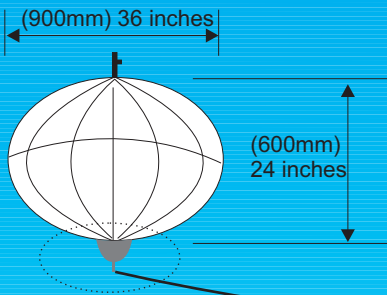

Datasheet 1000 W metal halide lamp

Technical data

- Power: 1000 W
- Voltage: 230 V / 50Hz
- Current: ca. 7 A
- Light source: E40 Socket
- Metal halide lamp: HQI, HMI, Na-Vapour
- Electrical protection class: IP 54
IP 54 = Use during heavy permanent rain possible
- Cord length: -from Powermoon to ballast: (7m)23 feet
+ -from ballast to socket: (3m) 10 feet
- Weight of balloon: (8 kg) 18 lbs
- Weight of magnetic ballast: (12 kg) 26 lbs
- Packing dimensions: height: (1470mm) 58 inches
diameter: (200mm) 8 inches
- Recommendation for mobile powergenerator
Inverter systems: min. 1,7 kVA
Simple standard generators: min. 2,8 kVA

POWERMOON case

Case A: + 11 lbs (+ 5 kg)
Aluminiumcase

Case B: + 2 lbs(+1 kg)
Textile bag (like golfbag)

Grip head

Internal diameter (31mm) 1.22 inches

Grip head case: A

Grip head case: B

Balloon covers