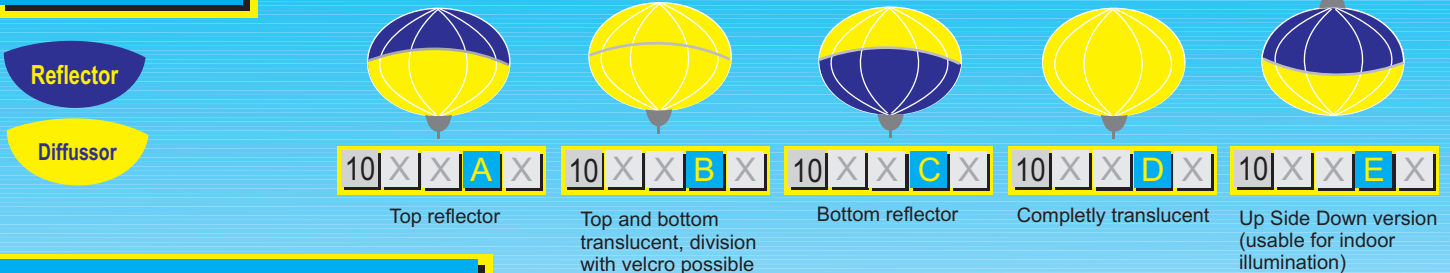

Balloon covers

Plug (power supply) 2p+ground

Accessories

For accessories such as tripods, telescopic poles, POWERMOON-Mover (the portable trolley for generator, mast and POWERMOON) please see accessories data sheet.