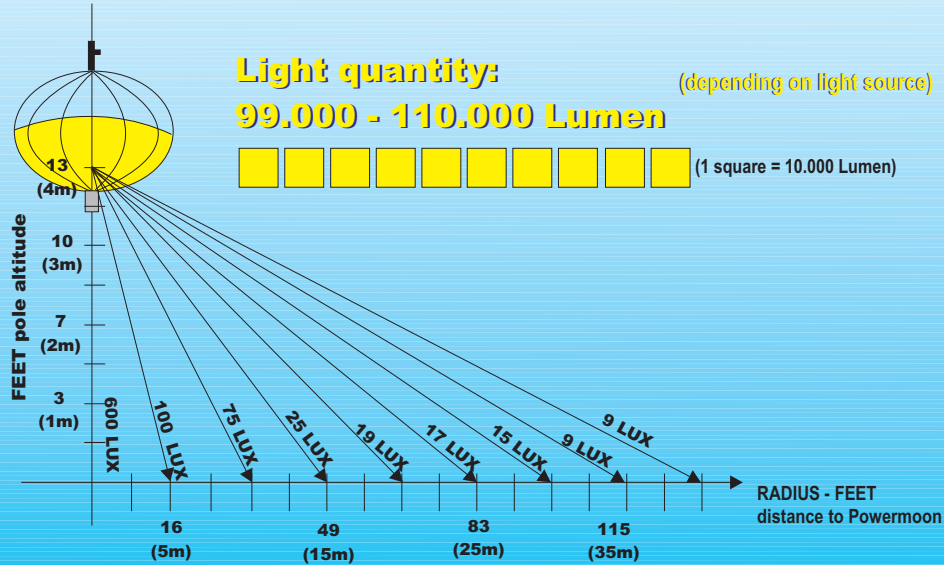

POWERMOON[®] - Profi 1

230 volt systems

1000 W Metal halide lamp / Vapour lamps

RWE Power,
Testdrilling with Powermoon illumination

- bestseller - more than 7000 pcs. sold worldwide
- easy to carry
set up and ready to use in one minute
- glarefree + shadowreduced
- solid & robust
- approx. 50 000 square feet of illuminated area
(for specific data use light distribution diagram on back side)

Datasheet 1000 W metal halide lamp

Technical data

- Power: 1000 W
- Voltage: 230 V / 50Hz
- Current: ca. 7 A
- Light source: E40 Socket
- Metal halide lamp: HQI, HMI, Na-Vapour
- Electrical protection class: IP 54
IP 54 = Use during heavy permanent rain possible
- Cord length: -from Powermoon to ballast: (7m)23 feet
+ -from ballast to socket: (3m) 10 feet
- Weight of balloon: (8 kg) 18 lbs
- Weight of magnetic ballast: (12 kg) 26 lbs
- Packing dimensions: height: (1470mm) 58 inches
diameter: (200mm) 8 inches
- Recommendation for mobile powergenerator
Inverter systems: min. 1,7 kVA
Simple standard generators: min. 2,8 kVA